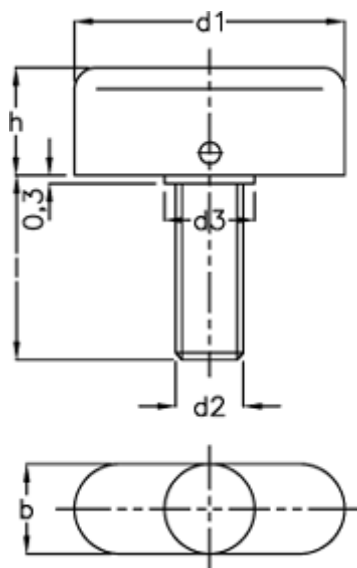

Article number: 200016601

Description: E+G Wing screw GN 431-36-M10-30  
Rustfast

## Measures

---

|          |        |
|----------|--------|
| b        | = 12   |
| d1       | = 36   |
| d2       | = M10  |
| d3       | = 12   |
| H        | = 14.5 |
| Length l | = 30   |